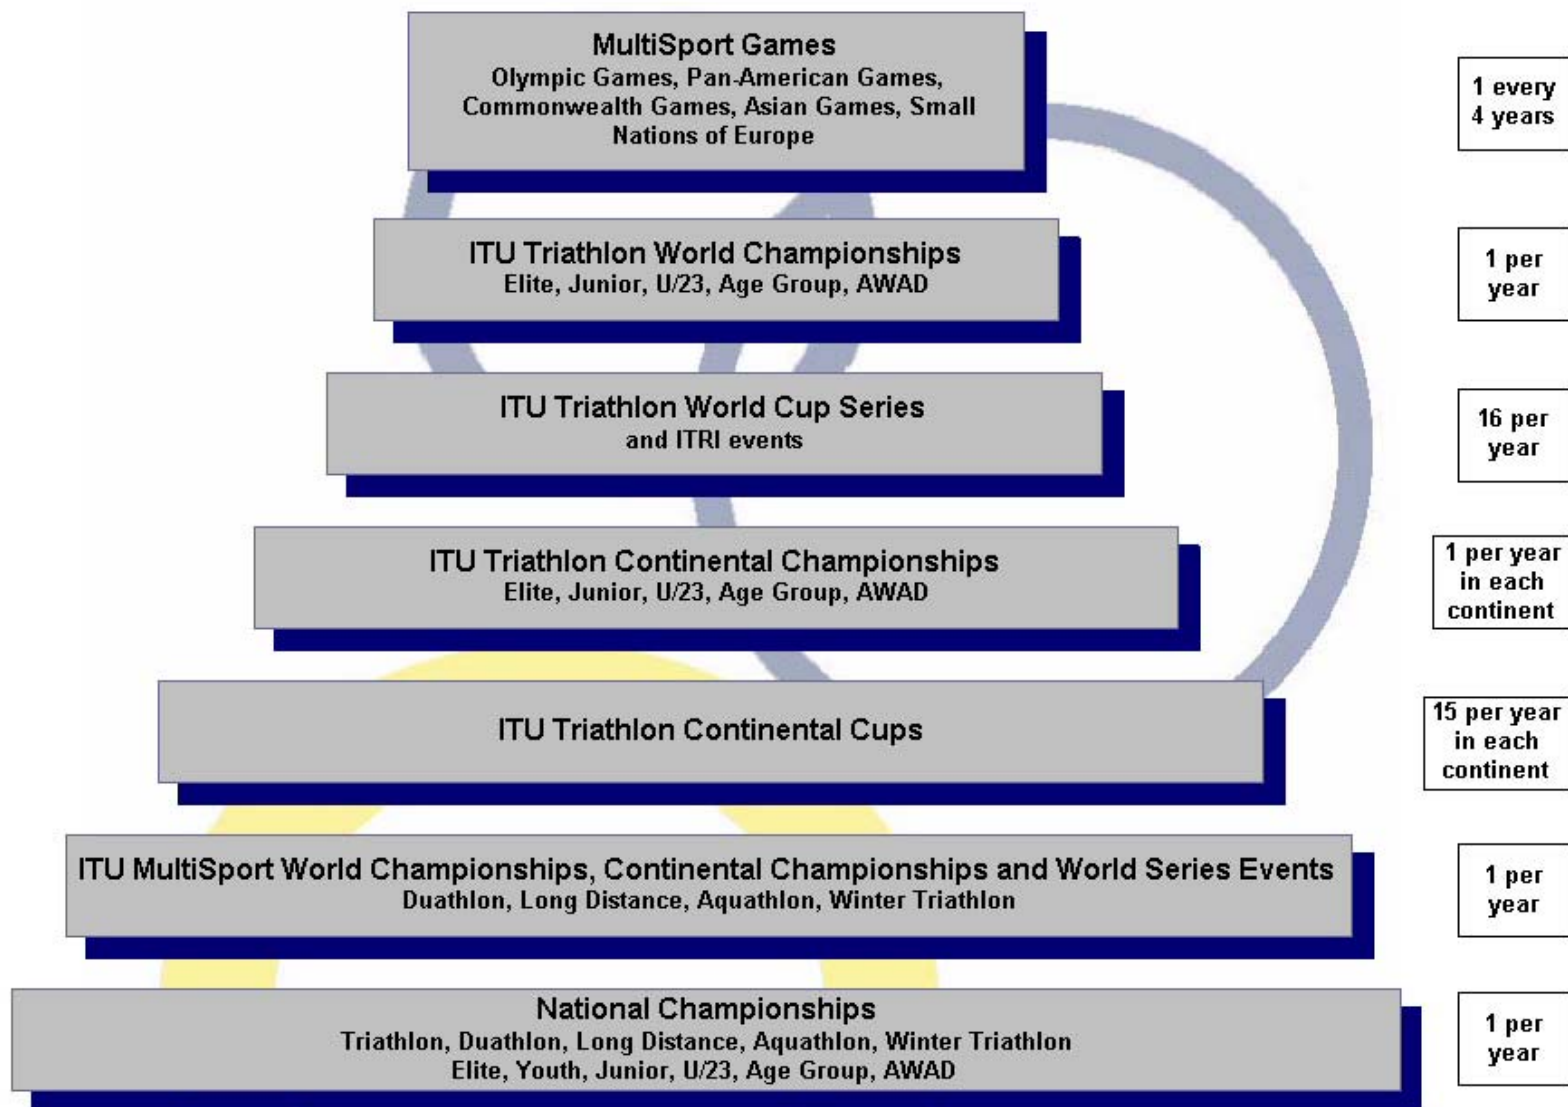

triathlon... the events